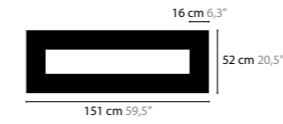

Colours: 02
Light source: 16 x G9 / 220V / Max. 40W
Dimmable
Light source not included

Size: 151 x 52 x 16,5 cm
Packing size: 156 x 57 x 13 cm
Packing weight: 40 kg

SKY CYCLES RECTANGLE H26

- **12456** Crystals
- **12457** Excellent Crystals
- **12458** Superior Crystals

Colours: 02
Light source: 26 x G9 / 220V / Max. 40W
Dimmable
Light source not included

Size: 199 x 100 x 16,5 cm
Packing size: 206 x 105 x 13 cm
Packing weight: 75 kg

SKY CYCLES SQUARE H8

- **12500** Crystals
- **12501** Excellent Crystals
- **12502** Superior Crystals

Colours: 02
Light source: 8 x G9 / 220V / Max. 40W
Dimmable
Light source not included

Size: 61 x 61 x 16,5 cm
Packing size: 70 x 70 x 13 cm
Packing weight: 20 kg

SKY CYCLES SQUARE H16

- **12506** Crystals
- **12507** Excellent Crystals
- **12508** Superior Crystals

Colours: 02
Light source: 16 x G9 / 220V / Max. 40W
Dimmable
Light source not included

Size: 100 x 100 x 16,5 cm
Packing size: 105 x 105 x 13 cm
Packing weight: 45 kg

SKY CYCLES SQUARE H24

- **12512** Crystals
- **12513** Excellent Crystals
- **12514** Superior Crystals

Colours: 02
Light source: 24 x G9 / 220V / Max. 40W
Dimmable
Light source not included

Size: 142 x 142 x 16,5 cm
Packing size: 147 x 147 x 13 cm
Packing weight: 65 kg

SKY CYCLES SQUARE H32

- **12518** Crystals
- **12519** Excellent Crystals
- **12520** Superior Crystals

Colours: 02
Light source: 32 x G9 / 220V / Max. 40W
Dimmable
Light source not included

Size: 226 x 226 x 16,5 cm
Packing size: 231 x 231 x 13 cm
Packing weight: 80 kg

SKY CYCLES

SKY CYCLES RECTANGLE H16

- **12450**
- **12451**
- **12452**