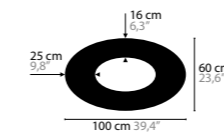

Colours: 02
Light source: 8 x G9 / 220V / Max. 40W
Dimmable
Light source not included

Size: 100 x 60 x 16,5 cm
Packing size: 105 x 65 x 13 cm
Packing weight: 50 kg

SKY CYCLES OVAL H12

12406 Crystals
12407 Excellent Crystals
12408 Superior Crystals

Colours: 02
Light source: 12 x G9 / 220V / Max. 40W
Dimmable
Light source not included

Size: 150 x 90 x 16,5 cm
Packing size: 155 x 95 x 13 cm
Packing weight: 65 kg

SKY CYCLES ROUND H6

12410 Crystals
12411 Excellent Crystals
12412 Superior Crystals

Colours: 02
Light source: 6 x G9 / 220V / Max. 40W
Dimmable
Light source not included

Size: Ø 52 x 16,5 cm
Packing size: 60 x 60 x 25 cm
Packing weight: 10 kg

SKY CYCLES ROUND H12

12416 Crystals
12417 Excellent Crystals
12418 Superior Crystals

Colours: 02
Light source: 12 x G9 / 220V / Max. 40W
Dimmable
Light source not included

Size: Ø 100 x 16,5 cm
Packing size: 105 x 105 x 13 cm
Packing weight: 50 kg

SKY CYCLES ROUND H12

12422 Crystals
12423 Excellent Crystals
12424 Superior Crystals

Colours: 02
Light source: 12 x G9 / 220V / Max. 40W
Dimmable
Light source not included

Size: Ø 150 x 16,5 cm
Packing size: 155 x 155 x 13 cm
Packing weight: 65 kg

SKY CYCLES ROUND H17

12428 Crystals
12429 Excellent Crystals
12430 Superior Crystals

Colours: 02
Light source: 17 x G9 / 220V / Max. 40W
Dimmable
Light source not included

Size: Ø 200 x 16,5 cm
Packing size: 205 x 205 x 13 cm
Packing weight: 80 kg

SKY CYCLES

SKY CYCLES OVAL H8

12400
12401
12402