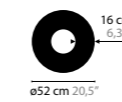

SKY CYCLES ROUND H12

12422 Crystals
12423 Excellent Crystals
12424 Superior Crystals

Colours: 02
 Light source: 12 x G9 / 220V / Max. 40W
 Dimmable
 Light source not included

Size: Ø 150 x 16,5 cm
 Packing size: 155 x 155 x 13 cm
 Packing weight: 65 kg

SKY CYCLES ROUND H17

12428 Crystals
12429 Excellent Crystals
12430 Superior Crystals

Colours: 02
 Light source: 17 x G9 / 220V / Max. 40W
 Dimmable
 Light source not included

Size: Ø 200 x 16,5 cm
 Packing size: 205 x 205 x 13 cm
 Packing weight: 80 kg

SKY CYCLES

SKY CYCLES OVAL H8

12400
12401
12402

SKY CYCLES OVAL H12

12406
12407
12408

SKY CYCLES ROUND H6

12410
12411
12412

SKY CYCLES ROUND H12

SKY CYCLES RECTANGLE H16

- 12450** Crystals
- 12451** Excellent Crystals
- 12452** Superior Crystals

Colours: 02
 Light source: 16 x G9 / 220V / Max. 40W
 Dimmable
 Light source not included

Size: 151 x 52 x 16,5 cm
 Packing size: 156 x 57 x 13 cm
 Packing weight: 40 kg