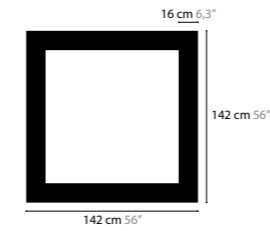

SKY CYCLES SQUARE H24

- **12512**
- **12513**
- **12514**