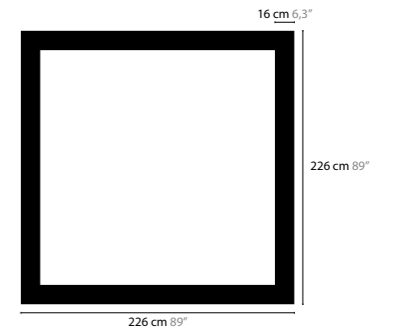

SKY CYCLES SQUARE H32

- **12518**
- **12519**
- **12520**

SKY CYCLES RECTANGLE / SQUARE