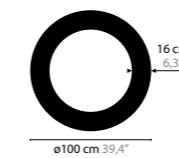

SKY CYCLES ROUND H12

12416
12417
12418