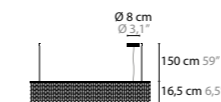

SKY CYCLES ROUND H17

12428 Crystals
12429 Excellent Crystals
12430 Superior Crystals

Colours: 02
 Light source: 17 x G9 / 220V / Max. 40W
 Dimmable
 Light source not included

Size: Ø 200 x 16,5 cm
 Packing size: 205 x 205 x 13 cm
 Packing weight: 80 kg

12416
12417
12418

SKY CYCLES ROUND H12

12422
12423
12424

SKY CYCLES ROUND H17

12428
12429
12430

SKY CYCLES

OVAL /
 ROUND

SKY CYCLES

SKY CYCLES RECTANGLE H16

- 12450** Crystals
- 12451** Excellent Crystals
- 12452** Superior Crystals

Colours: 02
 Light source: 16 x G9 / 220V / Max. 40W
 Dimmable
 Light source not included

Size: 151 x 52 x 16,5 cm
 Packing size: 156 x 57 x 13 cm
 Packing weight: 40 kg

SKY CYCLES RECTANGLE H26

- 12456** Crystals
- 12457** Excellent Crystals
- 12458** Superior Crystals

Colours: 02
 Light source: 26 x G9 / 220V / Max. 40W
 Dimmable
 Light source not included

Size: 199 x 100 x 16,5 cm
 Packing size: 206 x 105 x 13 cm
 Packing weight: 75 kg