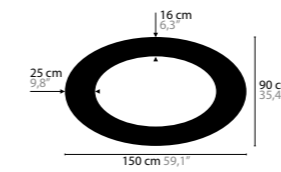

SKY CYCLES OVAL H12

12406
12407
12408