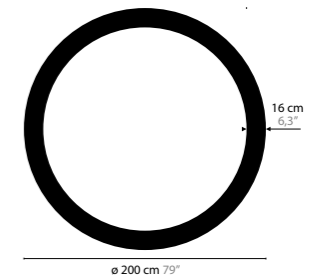

SKY CYCLES ROUND H17

12428
12429
12430